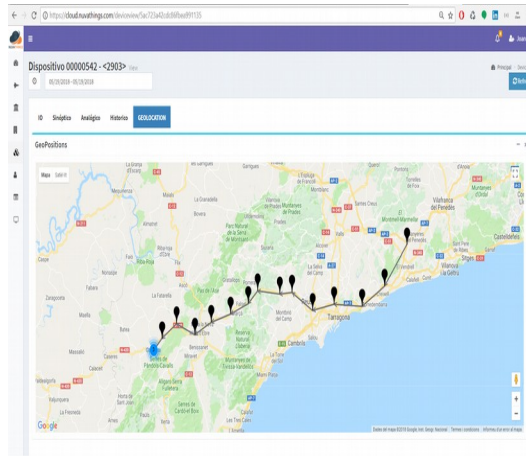

Device views.

CUSTOM VIEWS

Whatever your needs are concerning displaying a certain information in a particular way, Nuvathings team will be happy to design for you the view you're looking for.

For more information on any of our products or services, or just for asking for a free demo credentials, please visit us on the web at: www.nuvathings.com or email us: info@nuvathings.com