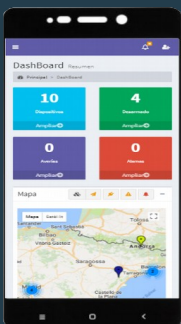

NUVA IOT CLOUD

SINGLE PLATFORM MULTIPLE FUNCTIONS

- Smart farming dataloggers
- BLE asset tracking
- EDGE and Cloud alarm triggers.
- GPS asset tracking
- Cold Chain monitoring
- Power meters historic
- Security and access Control
- **Group View GIS interface with realtime update.**

APP

All functions which are served in Nuva cloud web are available at the NuvApp. The NuvApp is a PWA which can be installed at Android or IOS once Login access is granted on the mobile navigator. Can receive push notifications in case of programmable events or alarms.

- Nuva cloud is the own cloud platform designed to work with Cirrus-4T device series, it provides database, historic view and device control and configuration.
- it also provides device firmware updates which can be managed in batch processes.
- Filters for checking the status of devices enables full monitoring of devices status and behavior on the field.
- Nuva cloud is not a front end generator, it is a cloud platform which integrates seamlessly with Cirrus-4T devices.
- IP interface between Cirrus device use binary format which dramatically reduces the amount of data and thus offering a very low cost Simcard connectivity.
- VPN, worldwide cellular connection.
- Websocket updates on views.

device/group monitoring

- A group is meant for an association of devices, sensors, assets and users, groups can have a GIS view where all group members are related into a geo-spatial map, the map can be a land, satellite map or an indoor building drawing.
- Devices, sensors values, GPS devices and even users with Bluetooth trackers can be displayed in real time on the canvas map.
- More over one of the great functions of Nuva cloud map view is the ability to display the LORA links between devices and related to the LORAWAN gateways.