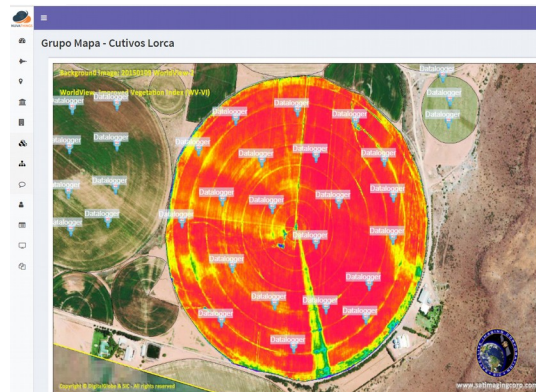

NUVA IOT CLOUD

SINGLE PLATFORM MULTIPLE FUNCTIONS

- Smart farming dataloggers
- BLE asset tracking
- EDGE and Cloud alarm triggers.
- GPS asset tracking
- Cold Chain monitoring
- Power meters historic
- Security and access Control
- **Group View GIS interface with realtime update.**

APP

All functions which are served in Nuva cloud web are available at the NuvApp. The NuvApp is a PWA which can be installed at Android or IOS once Login access is granted on the mobile navigator. Can receive push notifications in case of programmable events or alarms.

- Nuva cloud is the own cloud platform designed to work with Cirrus-4T device series, it provides database, historic view and device control and configuration.
- it also provides device firmware updates which can be managed in batch processes.
- Filters for checking the status of devices enables full monitoring of devices status and behavior on the field.
- Nuva cloud is not a front end generator, it is a cloud platform which integrates seamlessly with Cirrus-4T devices.
- IP interface between Cirrus device use binary format which dramatically reduces the amount of data and thus offering a very low cost Simcard connectivity.
- VPN, worldwide cellular connection.
- Websocket updates on views.

device/group monitoring

- A group is meant for an association of devices, sensors, assets and users, groups can have a GIS view where all group members are related into a geo-spatial map, the map can be a land, satellite map or an indoor building drawing.
- Devices, sensors values, GPS devices and even users with Bluetooth trackers can be displayed in real time on the canvas map.
- More over one of the great functions of Nuva cloud map view is the ability to display the LORA links between devices and related to the LORAWAN gateways.