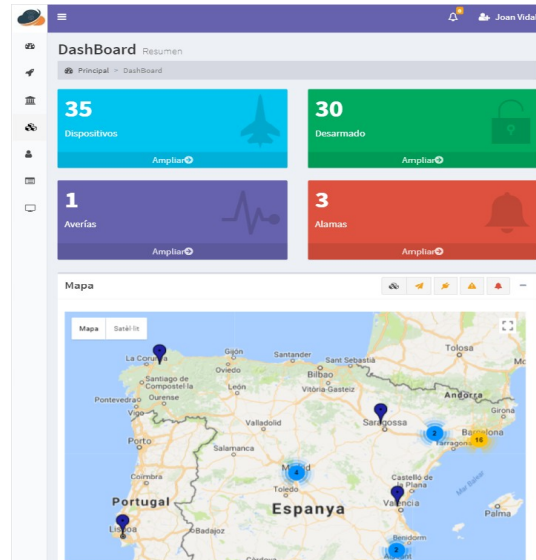

NUVA IOT CLOUD

SINGLE PLATFORM MULTIPLE FUNCTIONS

- Smart farming dataloggers
- BLE asset tracking
- EDGE and Cloud alarm triggers.
- GPS asset tracking
- Cold Chain monitoring
- Power meters historic
- Security and access Control
- **Group View GIS interface with realtime update.**

APP

All functions which are served in Nuva cloud web are available at the NuvApp. The NuvApp is a PWA which can be installed at Android or IOS once Login access is granted on the mobile navigator. Can receive push notifications in case of programmable events or alarms.

- Nuva cloud is the own cloud platform designed to work with Cirrus-4T device series, it provides database, historic view and device control and configuration.
- it also provides device firmware updates which can be managed in batch processes.
- Filters for checking the status of devices enables full monitoring of devices status and behavior on the field.
- Nuva cloud is not a front end generator, it is a cloud platform which integrates seamlessly with Cirrus-4T devices.
- IP interface between Cirrus device use binary format which dramatically reduces the amount of data and thus offering a very low cost Simcard connectivity.
- VPN, worldwide cellular connection.
- Websocket updates on views.

device/group monitoring

- A group is meant for an association of devices, sensors, assets and users, groups can have a GIS view where all group members are related into a geo-spatial map, the map can be a land, satellite map or an indoor building drawing.
- Devices, sensors values, GPS devices and even users with Bluetooth trackers can be displayed in real time on the canvas map.
- More over one of the great functions of Nuva cloud map view is the ability to display the LORA links between devices and related to the LORAWAN gateways.